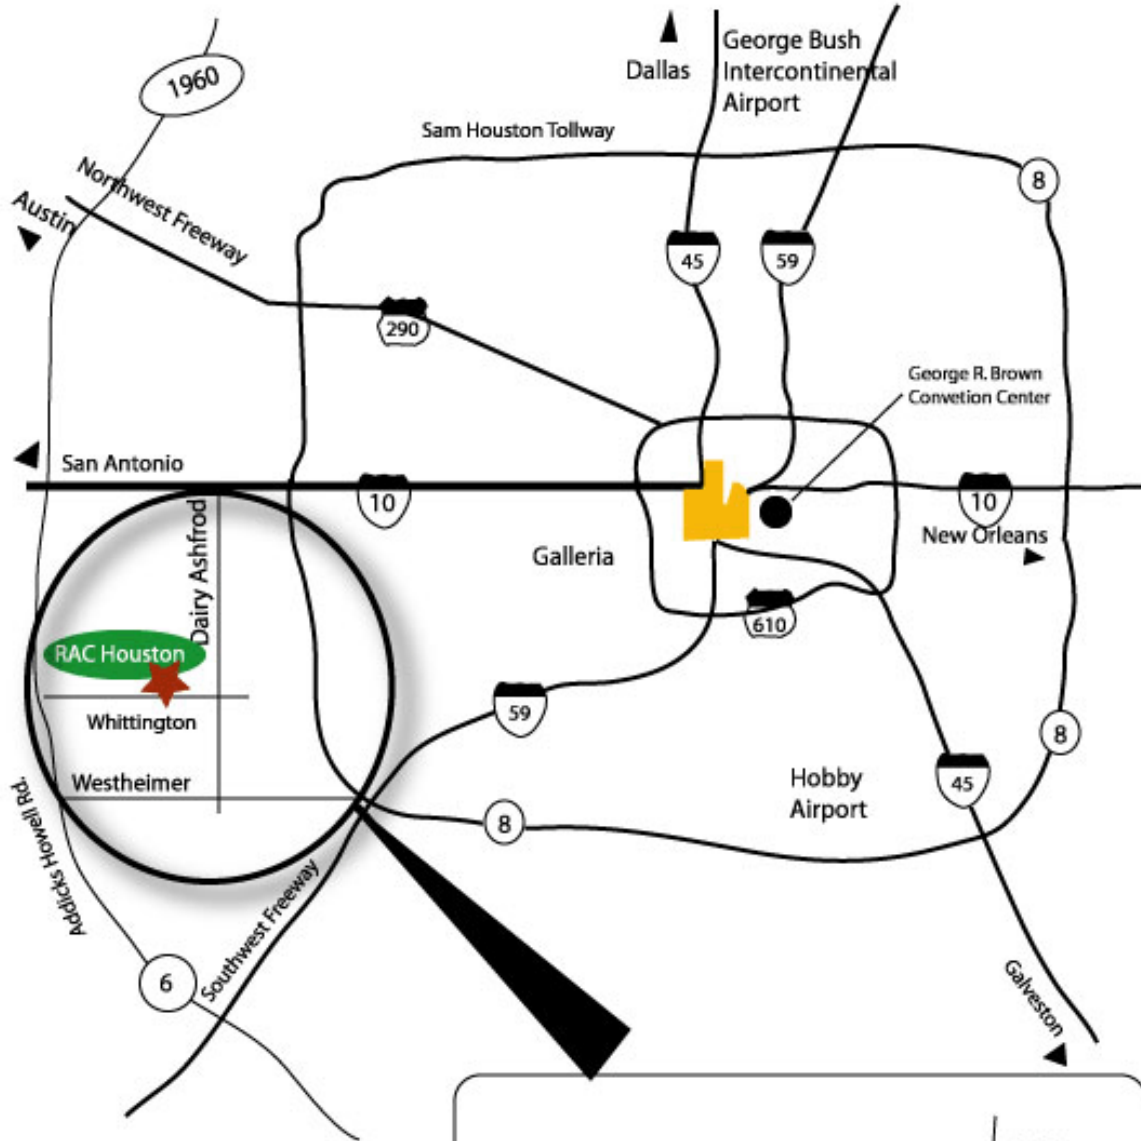

Directions to RAC Houston

Training location:

★ **RAC HOUSTON**

1880 S. Dairy Ashford Road, Suite 220
Ashford Crossing II (6 Stories Building)
Houston TX 77077
Phone: 1-800-597-8204

Directions:

★ **From George Bush IAH Airport**

Take John F Kennedy Blvd to Beltway 8; turn right on Beltway 8 West (Sam Houston Tollway); exit and turn right on Briar Forest Dr; turn left on S Dairy Ashford Rd; turn right on Whittington Dr; RAC Houston will be on your right (Building - Ashford Crossing II, 6 stories building).

Approximate Distance : 33.8 Miles
Approximate Driving Time : 55 minutes

★ **From William P Hobby Airport**

Turn left (west) on Airport Blvd; turn left on SR-35 (Telephone Road); turn right on Beltway 8 (Sam Houston Tollway); exit and turn left on Westheimer Rd; turn right on S Dairy Ashford Rd; turn left on Whittington Dr; RAC Houston will be on your right (Building - Ashford Crossing II, 6 stories building).

Approximate Distance : 32.1 Miles
Approximate Driving Time : 50 minutes

Contact Compansol at 1-800-597-8204, if you need directions from any other location/address.